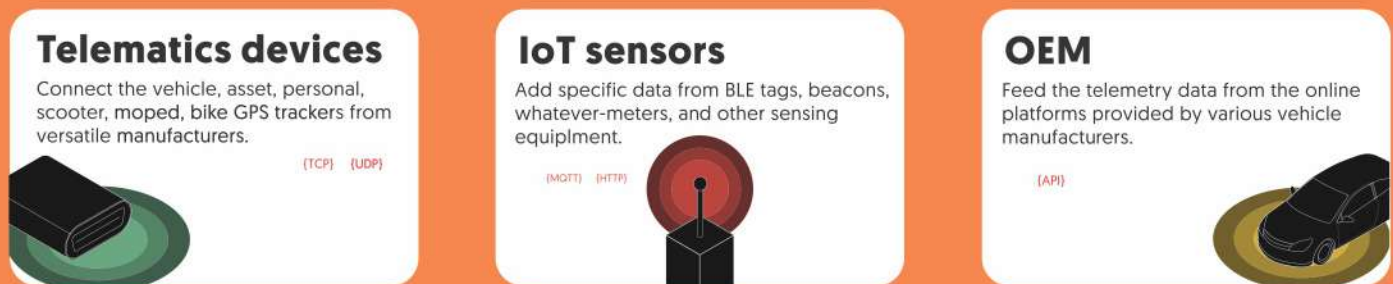

Trans Global Geomatics Pvt. Ltd.
Reliable IOT & Mapping Partner

Integrations Enablement Platform for Telematics & IOT

ACCELERATED TELEMATICS & IOT DEVELOPMENT

Leverage TGG IOT Platform to aggregate normalized data from a variety of IOT and telematics sources, manage devices over the air, enrich messages, and analyze data in real-time. All via API.

WE COLLECT DATA FROM

With TGG IOT you can

- Ingest data**
Get the telemetry data from 1,000+ types of IoT and telematics devices by multiple manufacturers.
- Enrich messages**
Add calculated values, extract reverse geocoding data, script parsing logic, attribute geofence status, and more.
- Calculate aggregated metrics**
Slice and dice sets of messages based on custom criteria to get meaningful business-specific values.
- Access normalized data via API**
Consume the messages in a universal JSON format with unified parameter names.
- Forward data to third-party platforms**
Establish data streaming to cloud hubs, fleet management platforms, IoT & telematics solutions, and more.
- Manage devices**
Configure different IoT and telematics devices over the air via API or using a universal configuration tool.
- Debug & troubleshoot**
Use specialized tools to detect errors, diagnose connectivity issues, analyze raw traffic, and more.